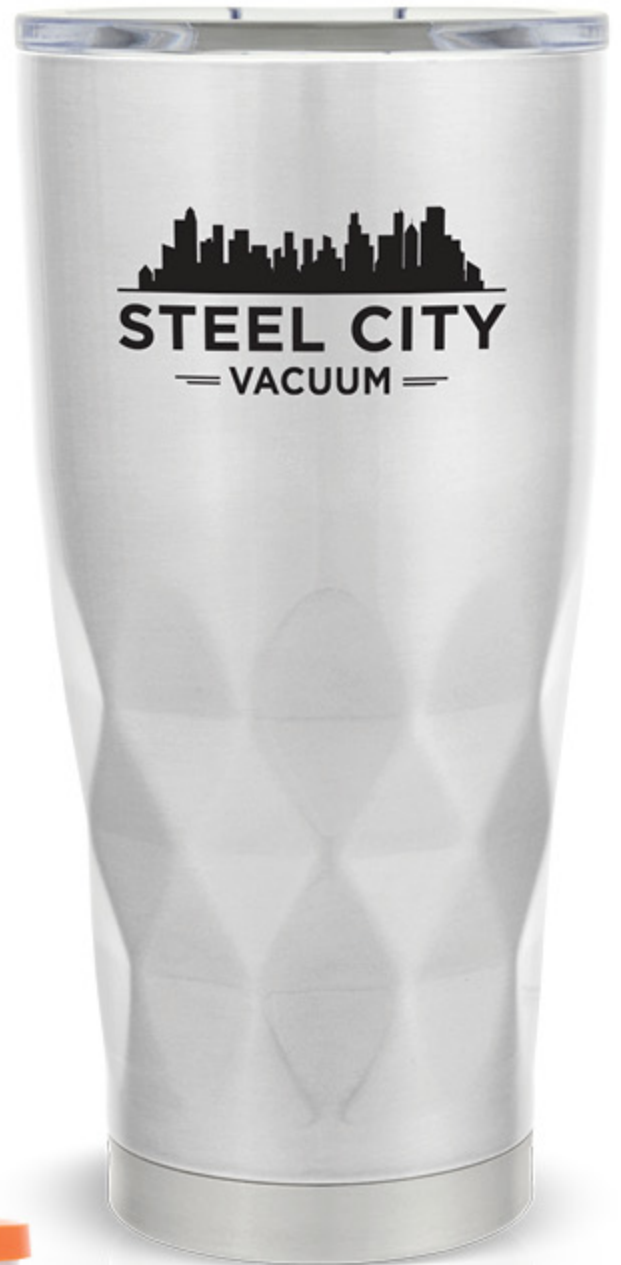

**easygo!**  
by Whirley-DrinkWorks!

# 20oz SOMERSET VACUUM TUMBLER SMT-20

DOUBLE WALL STAINLESS  
VACUUM INSULATED

*Full Color Wrap*

**NEW**

**Lid options**

Push-On Slider

Plastic Threaded with Straw

**20oz**

stainless white red blue lime orange purple rootbeer forestgm burgundy sage indigo blue black azure blue rose pewter plum pink