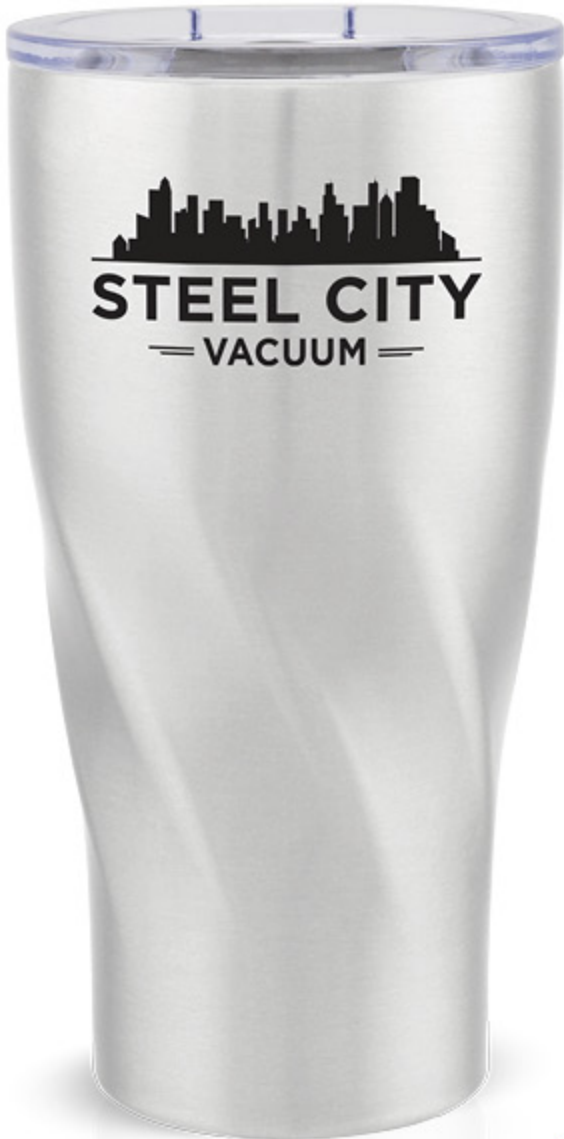

**20oz HELIX II
VACUUM TUMBLER
H2T-20**

**DOUBLE WALL STAINLESS
VACUUM INSULATED**

Full Color Wrap

NEW

**OMBRE
COLOR FADE**

20oz

**Lid
ptions**

Push-On
Slider

Plastic Threaded
with Straw

stainless white red blue lime orange purple rootbeer forestgm burgundy sage indigo blue black azure blue rose pewter plum pink